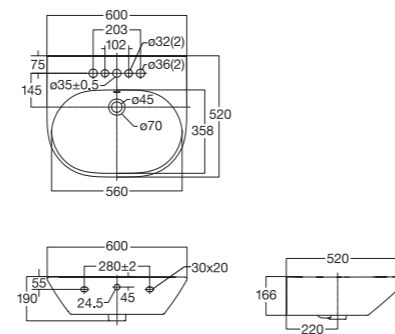

Tonic

Tonic Close Coupled Toilet CAT4YPC10

Washdown
305 mm, S-Trap, 3 / 4.5 Litres
Round Bowl

Available colors: White

Tonic Semi Pedestal Lavatory GAT4A1C10

W520 x L600 x H452 mm
Siphon trap, flexible hose,
angle valve, drain & rubber plug
must be ordered separately

Available colors: White

Tonic New Wave Close Coupled Toilet TBC

Washdown
305 mm, S-Trap, 3 / 4.5 Litres
Round Bowl

Available colors: White

Tonic Basin Mixer with Pop Up Drain F043C002

Included Components: Hose

Tonic Wall Hung Lavatory LAT4M7C10

W560 x L600 x H162 mm
Siphon trap, flexible hose,
angle valve, drain & rubber plug
must be ordered separately

Available colors: White

Tonic Exposed Bath & Shower Mixer F043D032

Included Components: Hand Shower

Tonic Pedestal Lavatory GAT4P1C10

W520 x L600 x H825 mm
Siphon trap, flexible hose,
angle valve, drain & rubber plug
must be ordered separately

Available colors: White

Tonic Exposed Shower Mixer F043E092