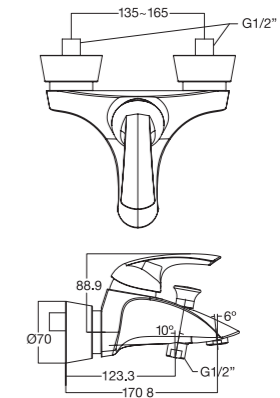

Tonic

Tonic Close Coupled Toilet CAT4YPC10

Washdown
305 mm, S-Trap, 3 / 4.5 Litres
Round Bowl

Available colors: White

Tonic Semi Pedestal Lavatory GAT4A1C10

W520 x L600 x H452 mm
Siphon trap, flexible hose,
angle valve, drain & rubber plug
must be ordered separately

Available colors: White

Tonic New Wave Close Coupled Toilet TBC

Washdown
305 mm, S-Trap, 3 / 4.5 Litres
Round Bowl

Available colors: White

Tonic Basin Mixer with Pop Up Drain F043C002

Included Components: Hose

Tonic Wall Hung Lavatory LAT4M7C10

W560 x L600 x H162 mm
Siphon trap, flexible hose,
angle valve, drain & rubber plug
must be ordered separately

Available colors: White

Tonic Exposed Bath & Shower Mixer F043D032

Included Components: Hand Shower

Tonic Pedestal Lavatory GAT4P1C10

W520 x L600 x H825 mm
Siphon trap, flexible hose,
angle valve, drain & rubber plug
must be ordered separately

Available colors: White

Tonic Exposed Shower Mixer F043E092