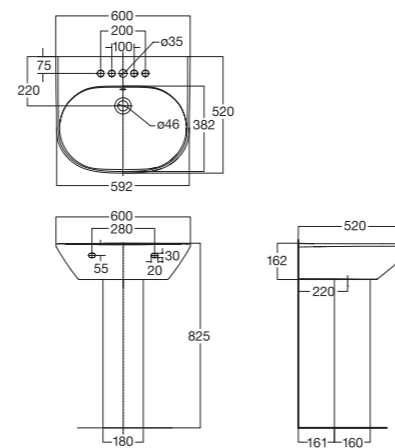

Tonic

Tonic Close Coupled Toilet CAT4YPC10

Washdown
305 mm, S-Trap, 3 / 4.5 Litres
Round Bowl

Available colors: White

Tonic Semi Pedestal Lavatory GAT4A1C10

W520 x L600 x H452 mm
Siphon trap, flexible hose,
angle valve, drain & rubber plug
must be ordered separately

Available colors: White

Tonic New Wave Close Coupled Toilet TBC

Washdown
305 mm, S-Trap, 3 / 4.5 Litres
Round Bowl

Available colors: White

Tonic Basin Mixer with Pop Up Drain F043C002

Included Components: Hose

Tonic Wall Hung Lavatory LAT4M7C10

W560 x L600 x H162 mm
Siphon trap, flexible hose,
angle valve, drain & rubber plug
must be ordered separately

Available colors: White

Tonic Exposed Bath & Shower Mixer F043D032

Included Components: Hand Shower

Tonic Pedestal Lavatory GAT4P1C10

W520 x L600 x H825 mm
Siphon trap, flexible hose,
angle valve, drain & rubber plug
must be ordered separately

Available colors: White

Tonic Exposed Shower Mixer F043E092