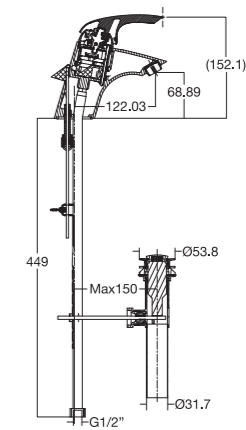

Tonic

Tonic Close Coupled Toilet CAT4YPC10

Washdown
305 mm, S-Trap, 3 / 4.5 Litres
Round Bowl

Available colors: White

Tonic Semi Pedestal Lavatory GAT4A1C10

W520 x L600 x H452 mm
Siphon trap, flexible hose,
angle valve, drain & rubber plug
must be ordered separately

Available colors: White

Tonic New Wave Close Coupled Toilet TBC

Washdown
305 mm, S-Trap, 3 / 4.5 Litres
Round Bowl

Available colors: White

Tonic Basin Mixer with Pop Up Drain F043C002

Included Components: Hose

Tonic Wall Hung Lavatory LAT4M7C10

W560 x L600 x H162 mm
Siphon trap, flexible hose,
angle valve, drain & rubber plug
must be ordered separately

Available colors: White

Tonic Exposed Bath & Shower Mixer F043D032

Included Components: Hand Shower

Tonic Pedestal Lavatory GAT4P1C10

W520 x L600 x H825 mm
Siphon trap, flexible hose,
angle valve, drain & rubber plug
must be ordered separately

Available colors: White

Tonic Exposed Shower Mixer F043E092