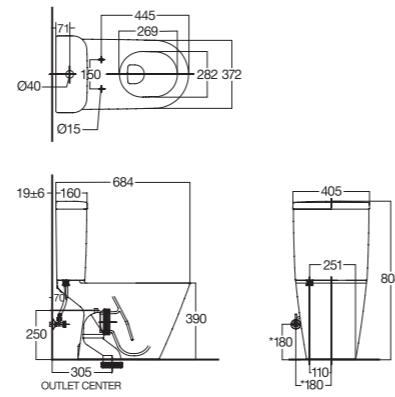

Tonic

Tonic Close Coupled Toilet CAT4YPC10

Washdown
305 mm, S-Trap, 3 / 4.5 Litres
Round Bowl

Available colors: White

Tonic Semi Pedestal Lavatory GAT4A1C10

W520 x L600 x H452 mm
Siphon trap, flexible hose,
angle valve, drain & rubber plug
must be ordered separately

Available colors: White

Tonic New Wave Close Coupled Toilet TBC

Washdown
305 mm, S-Trap, 3 / 4.5 Litres
Round Bowl

Available colors: White

Tonic Basin Mixer with Pop Up Drain F043C002

Included Components: Hose

Tonic Wall Hung Lavatory LAT4M7C10

W560 x L600 x H162 mm
Siphon trap, flexible hose,
angle valve, drain & rubber plug
must be ordered separately

Available colors: White

Tonic Exposed Bath & Shower Mixer F043D032

Included Components: Hand Shower

Tonic Pedestal Lavatory GAT4P1C10

W520 x L600 x H825 mm
Siphon trap, flexible hose,
angle valve, drain & rubber plug
must be ordered separately

Available colors: White

Tonic Exposed Shower Mixer F043E092