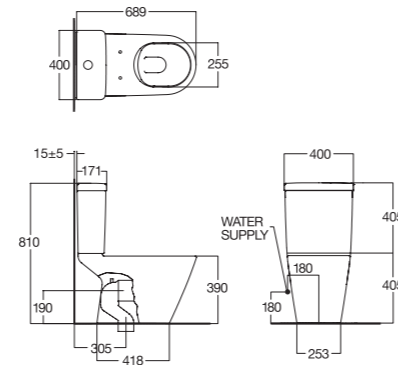

Tonic

Tonic Close Coupled Toilet CAT4YPC10

Washdown
305 mm, S-Trap, 3 / 4.5 Litres
Round Bowl

Available colors: White

Tonic Semi Pedestal Lavatory GAT4A1C10

W520 x L600 x H452 mm
Siphon trap, flexible hose,
angle valve, drain & rubber plug
must be ordered separately

Available colors: White

Tonic New Wave Close Coupled Toilet TBC

Washdown
305 mm, S-Trap, 3 / 4.5 Litres
Round Bowl

Available colors: White

Tonic Basin Mixer with Pop Up Drain F043C002

Included Components: Hose

Tonic Wall Hung Lavatory LAT4M7C10

W560 x L600 x H162 mm
Siphon trap, flexible hose,
angle valve, drain & rubber plug
must be ordered separately

Available colors: White

Tonic Exposed Bath & Shower Mixer F043D032

Included Components: Hand Shower

Tonic Pedestal Lavatory GAT4P1C10

W520 x L600 x H825 mm
Siphon trap, flexible hose,
angle valve, drain & rubber plug
must be ordered separately

Available colors: White

Tonic Exposed Shower Mixer F043E092