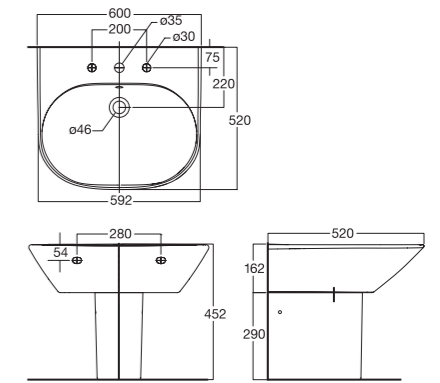

Tonic

Tonic Close Coupled Toilet CAT4YPC10

Washdown
305 mm, S-Trap, 3 / 4.5 Litres
Round Bowl

Available colors: White

Tonic Semi Pedestal Lavatory GAT4A1C10

W520 x L600 x H452 mm
Siphon trap, flexible hose,
angle valve, drain & rubber plug
must be ordered separately

Available colors: White

Tonic New Wave Close Coupled Toilet TBC

Washdown
305 mm, S-Trap, 3 / 4.5 Litres
Round Bowl

Available colors: White

Tonic Basin Mixer with Pop Up Drain F043C002

Included Components: Hose

Tonic Wall Hung Lavatory LAT4M7C10

W560 x L600 x H162 mm
Siphon trap, flexible hose,
angle valve, drain & rubber plug
must be ordered separately

Available colors: White

Tonic Exposed Bath & Shower Mixer F043D032

Included Components: Hand Shower

Tonic Pedestal Lavatory GAT4P1C10

W520 x L600 x H825 mm
Siphon trap, flexible hose,
angle valve, drain & rubber plug
must be ordered separately

Available colors: White

Tonic Exposed Shower Mixer F043E092